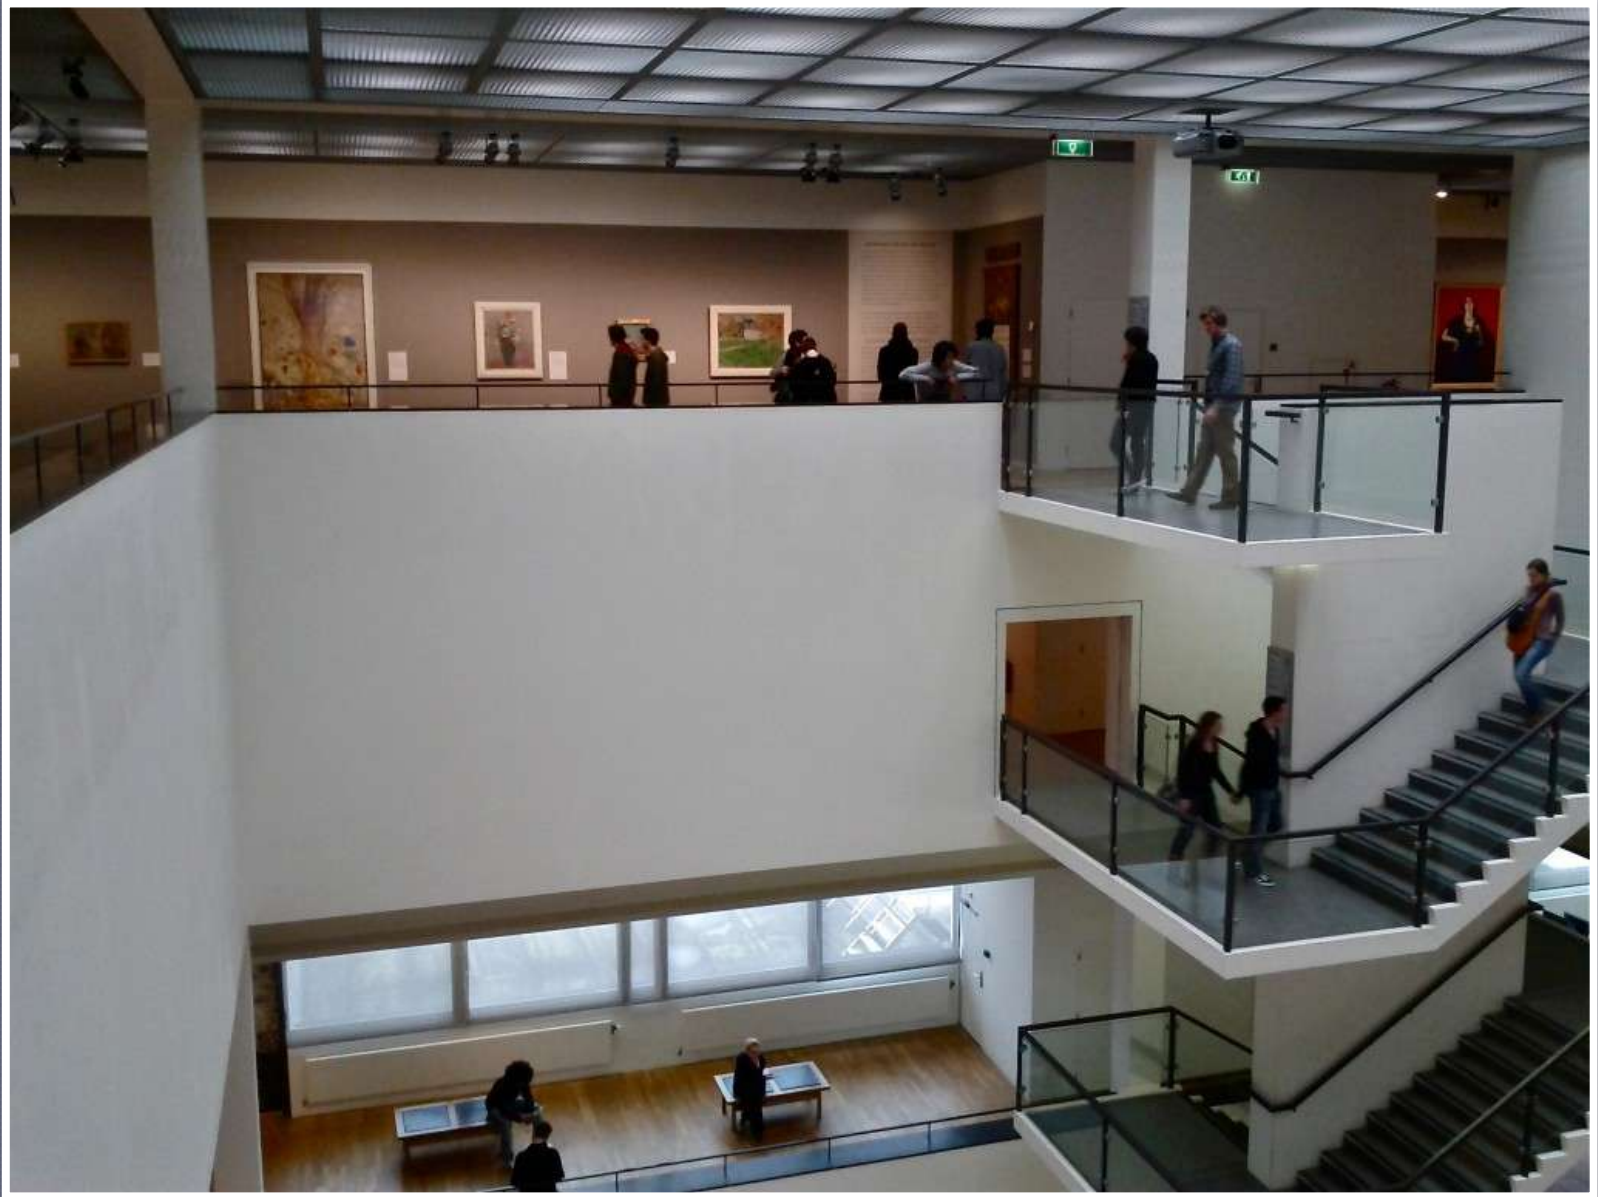

VAN GOGH MUSEUM

A photograph of the Van Gogh Museum building facade. The building is constructed of dark brown bricks. The name "VAN GOGH MUSEUM" is mounted on the wall in large, green, three-dimensional block letters. A white gutter runs horizontally across the lower part of the brick wall. A small, dark, square light fixture is mounted on the wall to the left of the gutter. The sky is a clear, pale blue. A person is visible on the roofline near the top right corner of the building.

VAN GOGH MUSEUM

MUSEUM OPEN

DINGSDAG	10 - 18
DAILY	
VRIDAG	10 - 22
REINIG	

GELOTEN 1 JANUARI
CLOSED ON 1 JANUARY

1853-1890

Small white informational card.

Small white informational card.

Small white informational card.