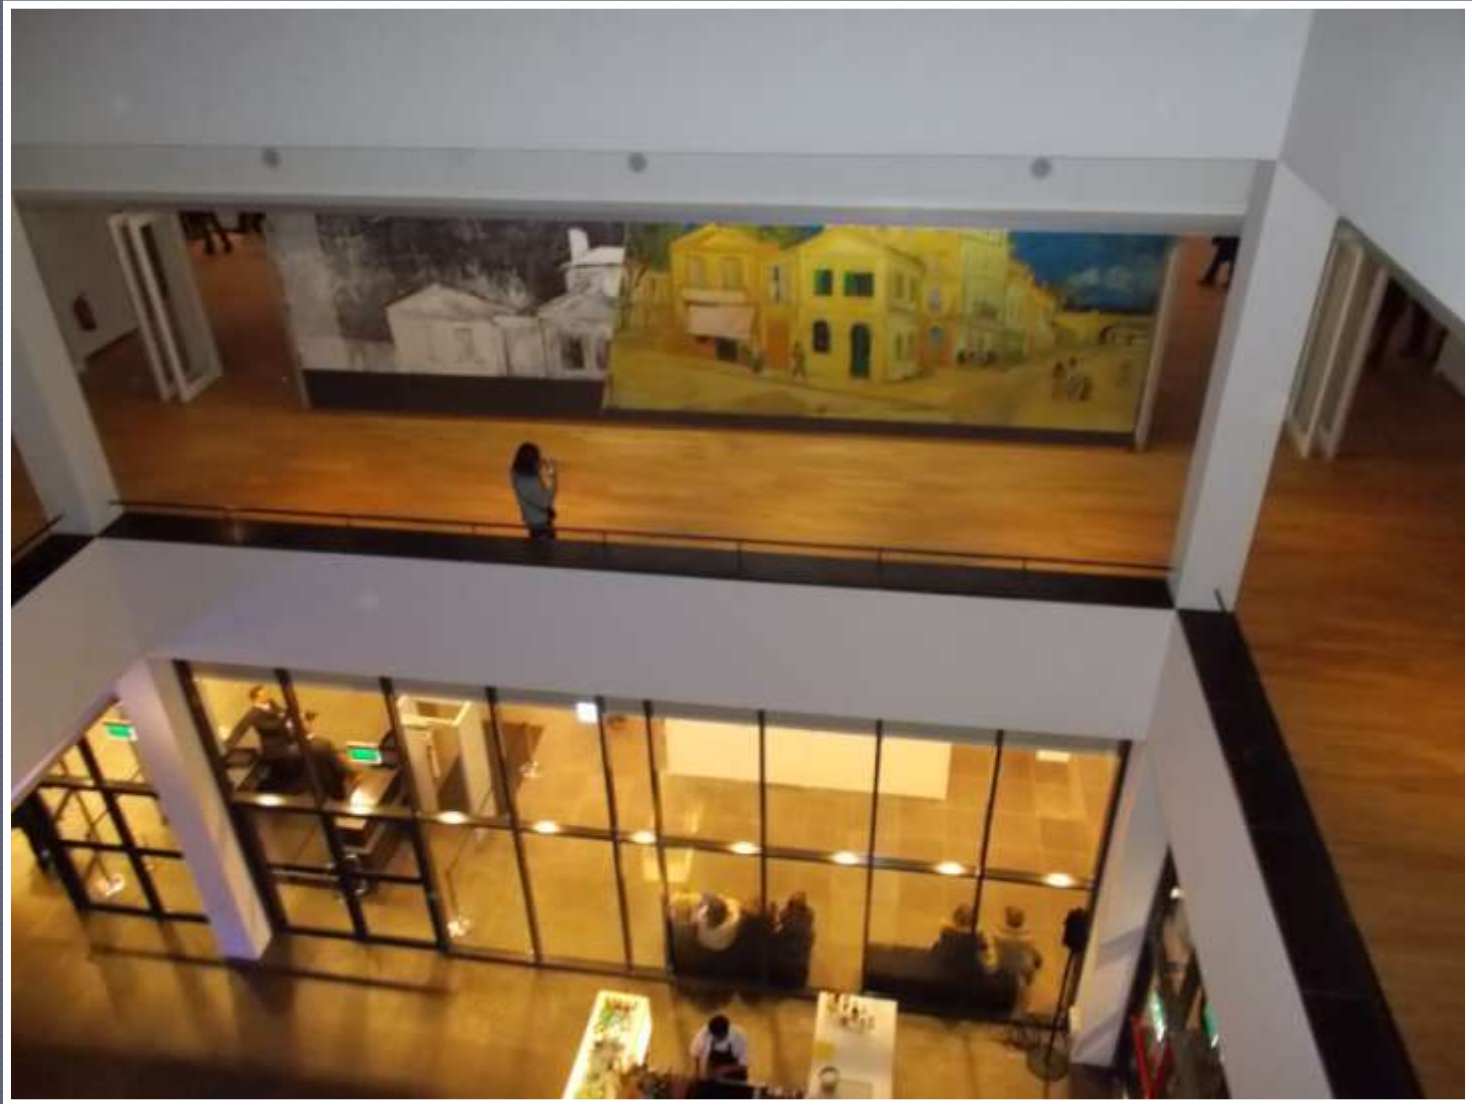

VAN GOGH MUSEUM

A photograph of the Van Gogh Museum building facade. The building is constructed of dark brown bricks. The name "VAN GOGH MUSEUM" is mounted on the wall in large, green, three-dimensional block letters. A white gutter runs horizontally across the lower part of the brick wall. A small, dark, square light fixture is mounted on the wall to the left of the gutter. The sky is a clear, pale blue. A person is visible on the roofline near the top right corner of the building.

VAN GOGH MUSEUM

MUSEUM OPEN

DINGSDAG	10 - 18
DAILY	
VRIDAG	10 - 22
REINIG	

GELOTEN 1 JANUARI
CLOSED ON 1 JANUARY

1853-1890

Small white informational card.

Small white informational card.

Small white informational card.