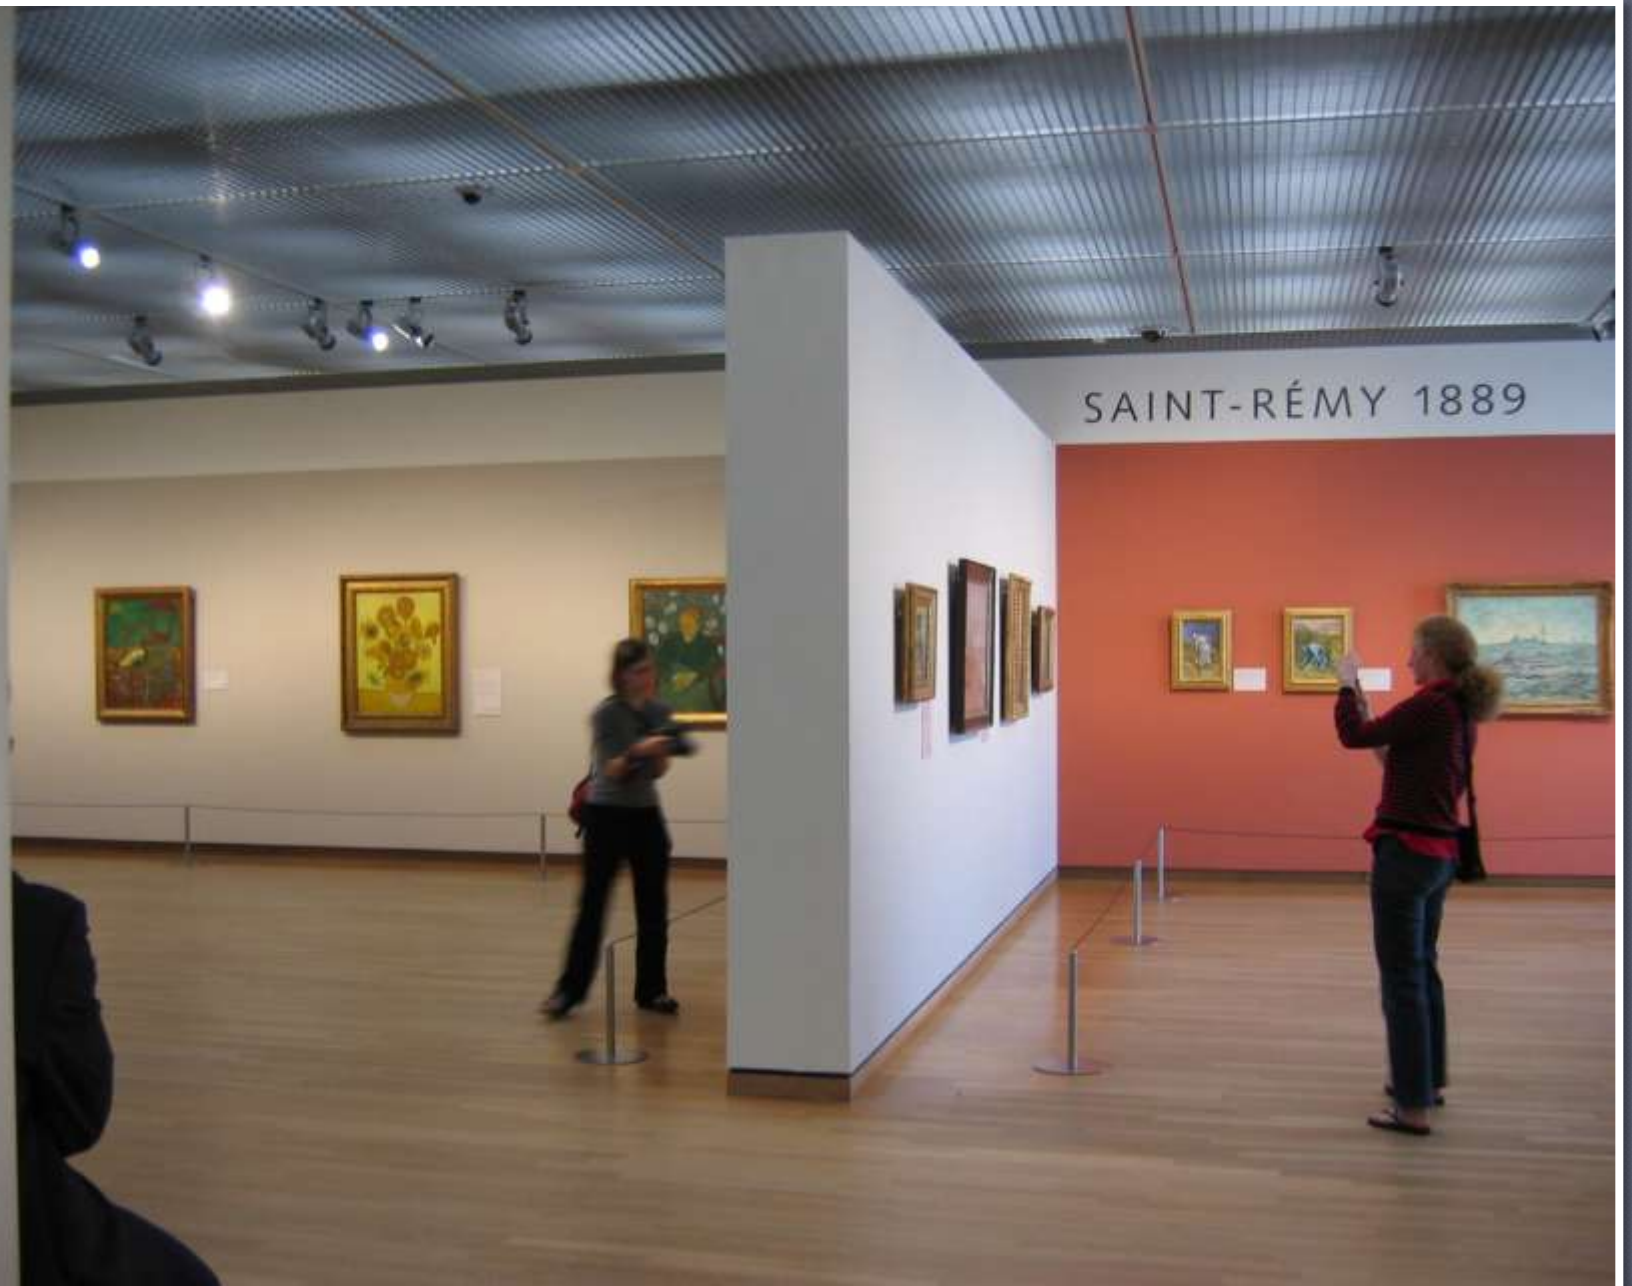

SAINT-RÉMY 1889