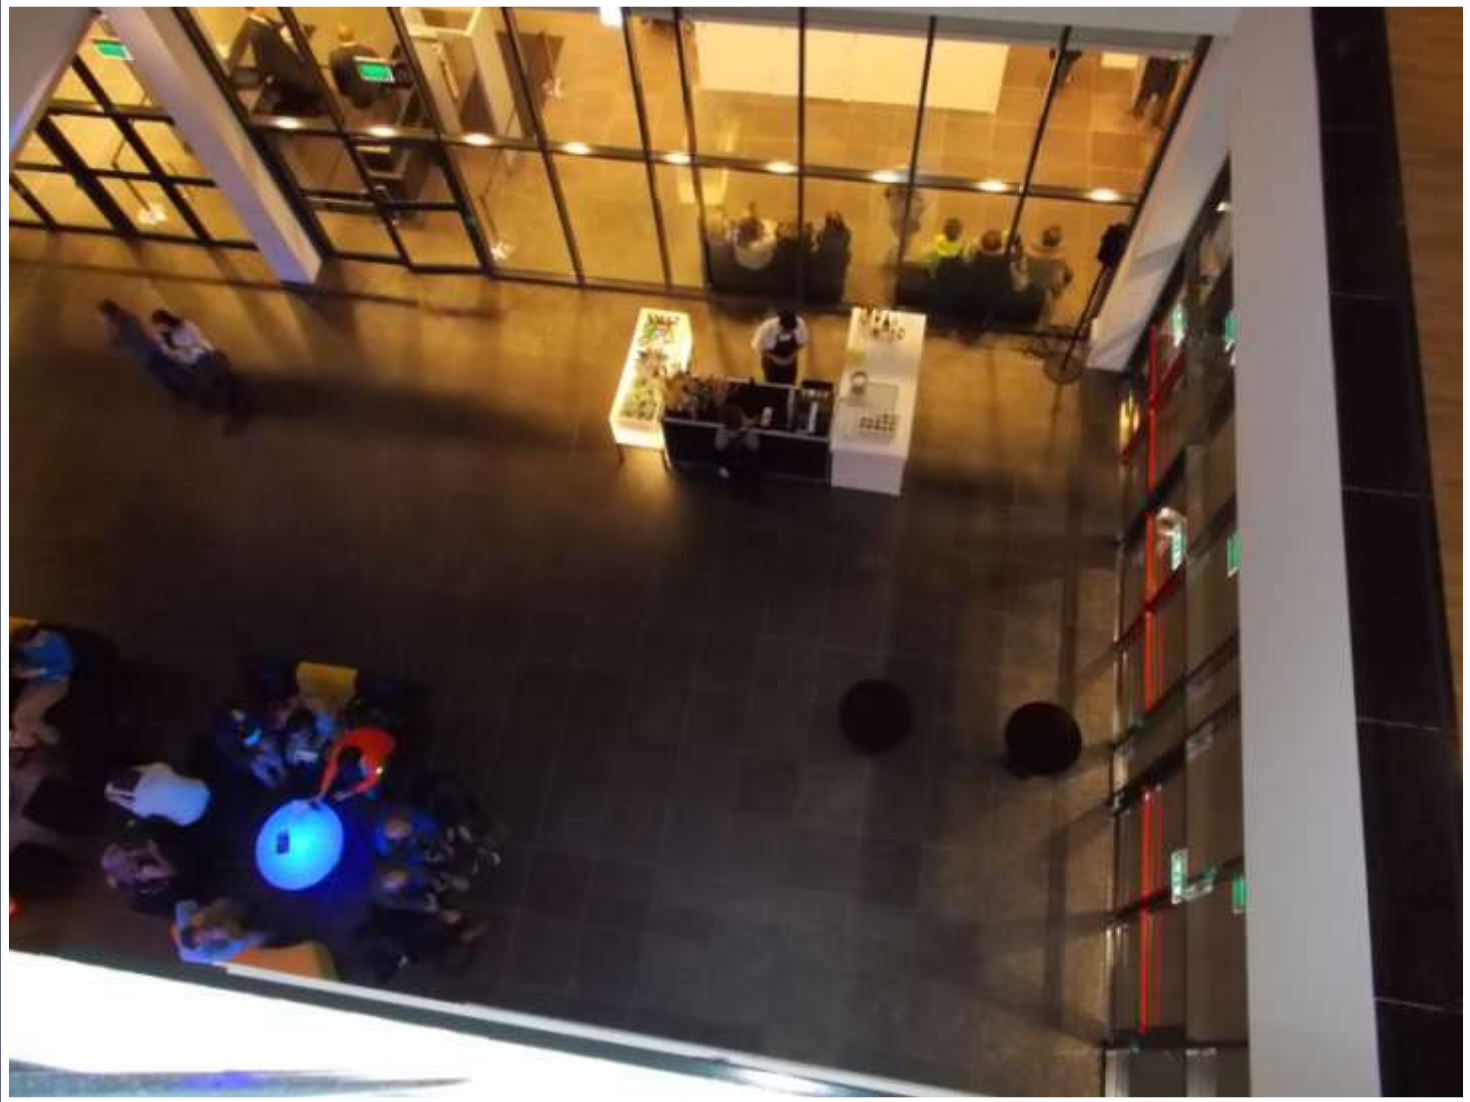

VAN GOGH MUSEUM

A photograph of the Van Gogh Museum building facade. The building is constructed of dark brown bricks. The name "VAN GOGH MUSEUM" is mounted on the wall in large, green, three-dimensional block letters. A white gutter runs horizontally across the lower part of the brick wall. A small, dark, square light fixture is mounted on the wall to the left of the gutter. The sky is a clear, pale blue. A person is visible on the roofline near the top right corner of the building.

VAN GOGH MUSEUM

MUSEUM OPEN

DINGSDAG	10 - 18
DAILY	
VRIDAG	10 - 22
REINIG	

GELOTEN 1 JANUARI
CLOSED ON 1 JANUARY

1853-1890

Small white informational card.

Small white informational card.

Small white informational card.